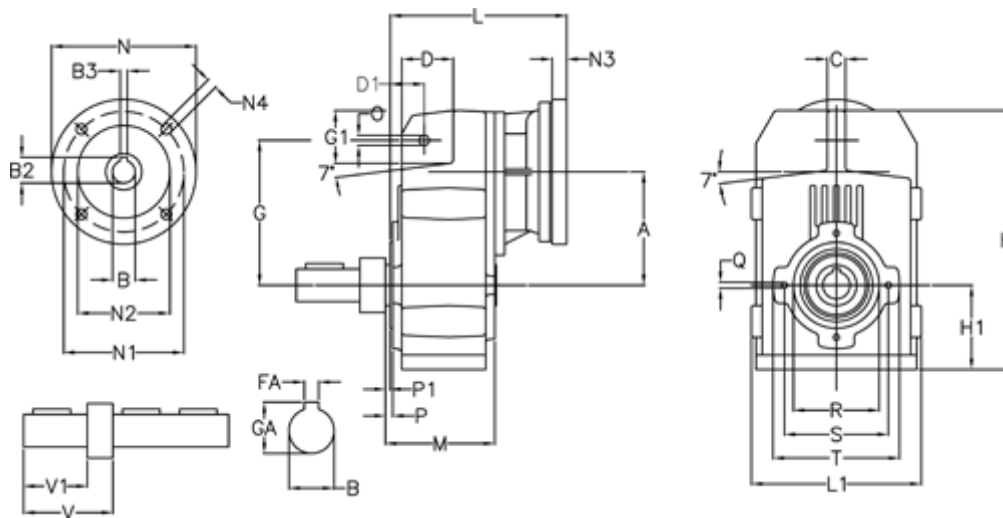

Article number: 29560510511220

Description: Shaft mounted gear
A512R-105,1-P63B5

Measures

A = 211.30	FA = 14	M = 163.0	Q = M12x19
B = 50	G = 278	N = 140	R = 180
B1 = 11	G1 = 105.5	N1 = 115	S = 215
B2 = 12.8	GA = 53.5	N2 = 95	T = 250
B3 = 4	H = 479.0	N4 = M8x19	V = 146.5
C = 20	H1 = 144.0	O = 22	V1 = 100
D = 93.5	L = 268.0	P = 8.5	
D1 = 65.0	L1 = 273	P1 = 4.5	